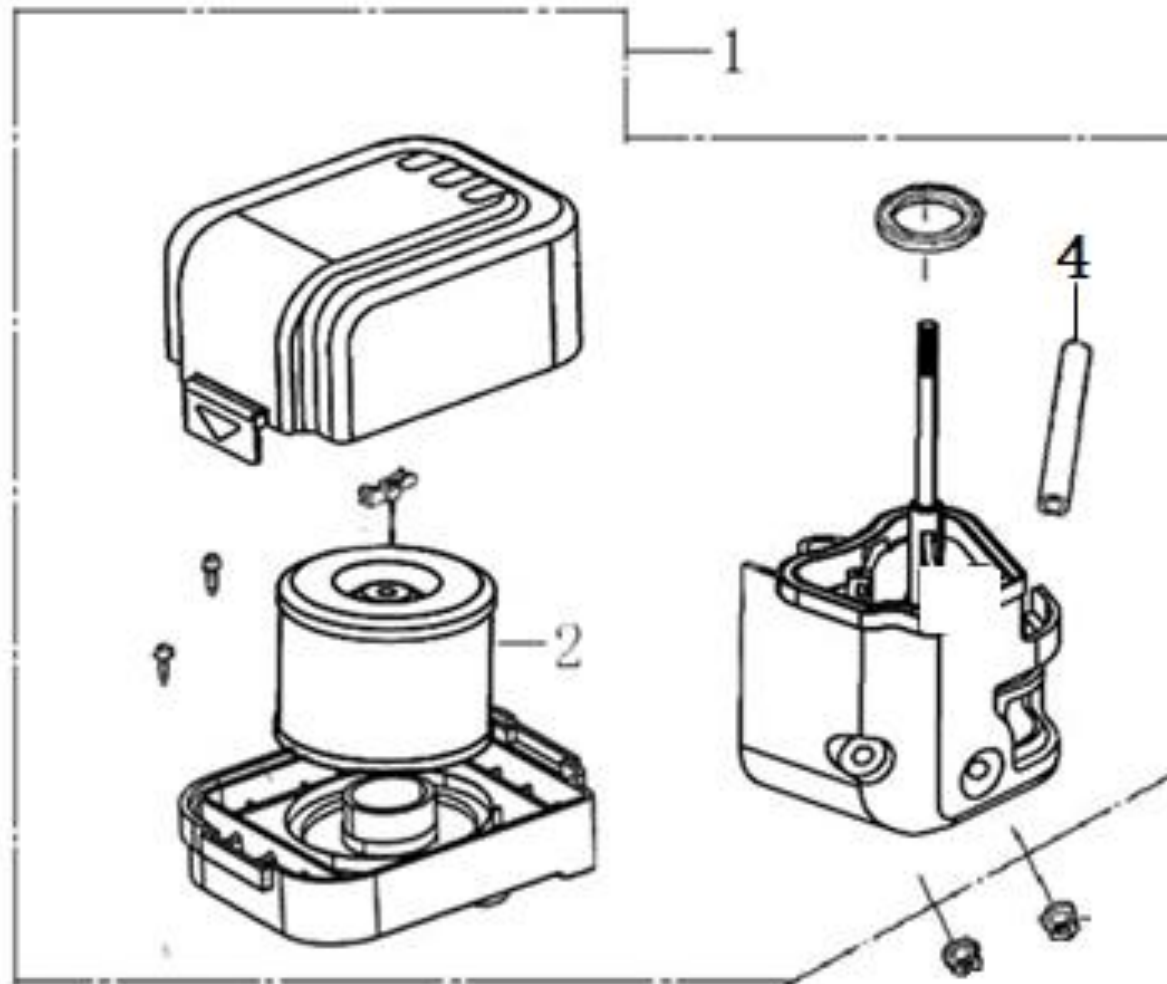

HECHT® 2630

made for garden

Position	Part number	Název	Name
1	180020669-0001	Vzduchový filtr kompletní	Air filter assembly
2	30-404	Vzduchový filtr	Air filter element
4	380740460-0001	Hadička odvodušnění	Breathing tube