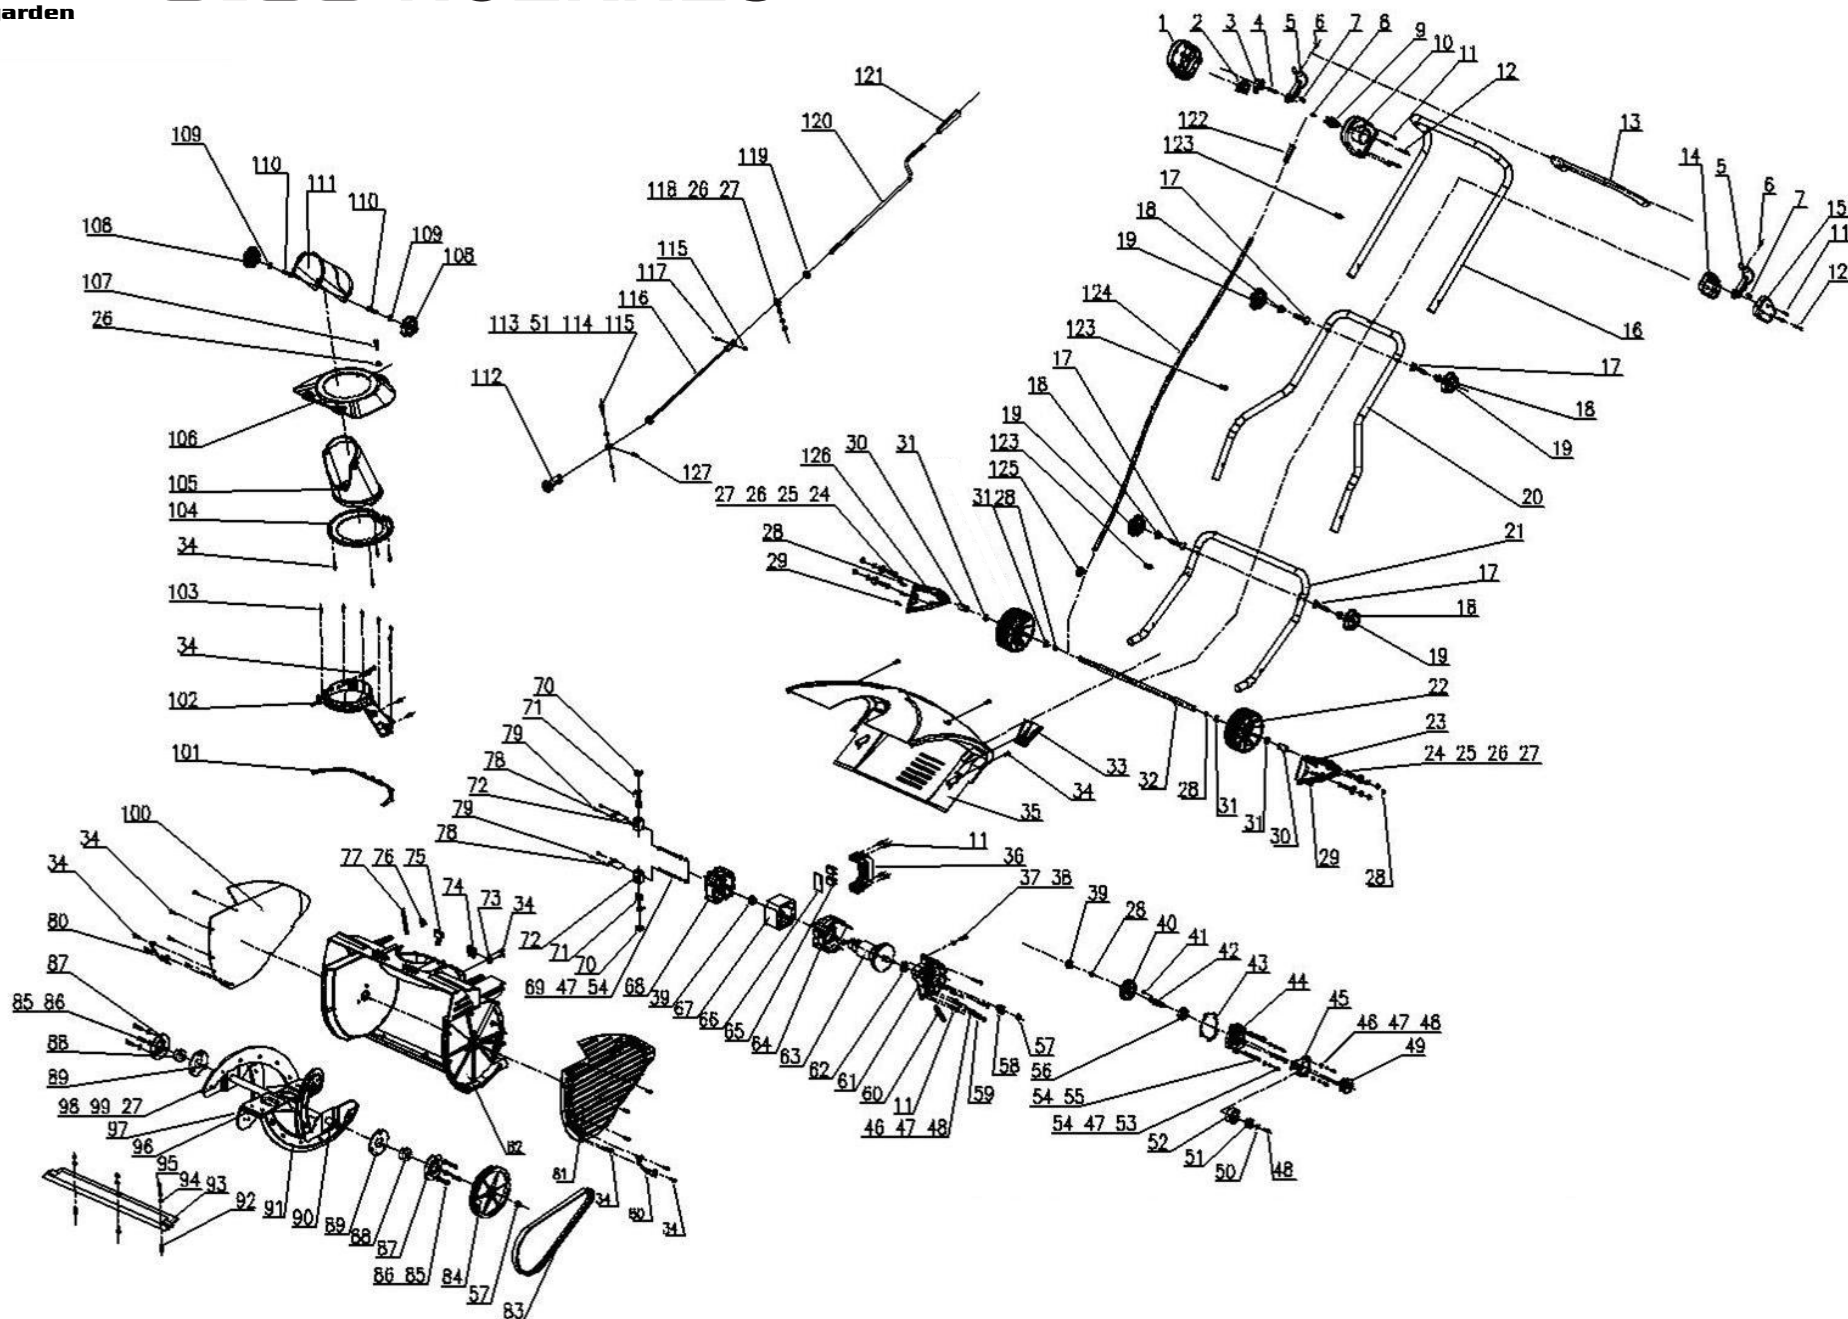

HECHT[®] 9160 ROZKRES

made for garden

HECHT® 9160 PARTLIST

made for garden

REFERENCE NO.	ENGLISH NAME	PART NO	Q'TY
1	SWITCH HOUSING RIGHT	8454-500102	1
2	SWITCH	8042-500101	1
3	SWITCH KNOB	8312-500101	1
4	SPRING	8342-500102	1
5	SWITCH ACUTATOR	8044-500102	2
6	SCREW	8SJAC40-10D	1
7	SPRING	8342-500101	1
8	RIVET	8RC04-08D	1
9	SWITCH ASSEMBLY	8427-500101	1
10	SWITCH HOUSING L	8454-501001	1
11	SCREW	8SJAC40-16D	3
12	SCREW	8SJAC40-25D	2
13	HANDLE BAR	8044-500101	1
14	SWITCH FIXING RIGHT	8141-500102	1
15	SWITCH FIXING LEFT	8141-500101	1
16	UPPER FRAME	8061-501101	1
17	T SCREW	8206-501001	1
18	SADDER WASHER	8WF-082202D	1
19	M8 KNOB	8313-501002	1
20	MIDDLE FRAME	8061-501004	1
21	LOWER FRAME	8061-501005	1
19,1	HEX SCREW NUT	8NA-08D01	1
22	WHEEL	8121-501101	1
23	METAL SUPPORTER LEFT	8292-501105	1
24	SCREW	8SJAD06-30D	2
25	SADDLE WASHER	8WT-062202D	2
26	FLAT WASHER	8WF-061301D	2
27	NYLON LOCKNUT	8NG-06D01	2
28	SNAP RING	8CC-10B	1
29	SCREW	8SJAC40-12D	3
30	SPACER	8334-501003	2
31	FLAT WASHER	8WF-102202D	1
32	WHEEL	8081-501003	1