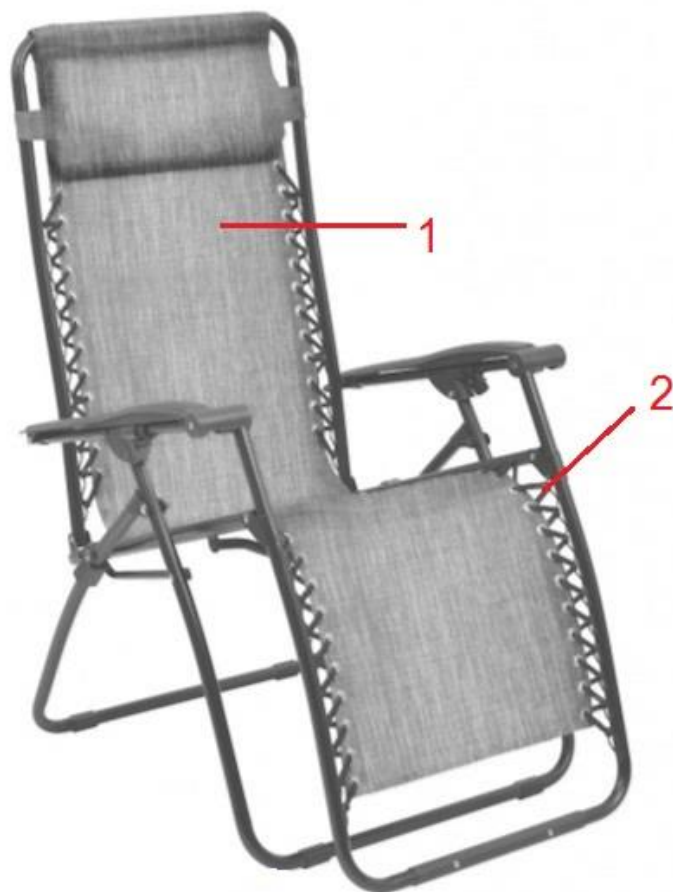

# HECHT<sup>®</sup> RELAX CHAIR

made for garden

Position	Part number	Název	Name
1	703950001	Potah židle	Chair overlay
2	703950002	Lanko	Rope