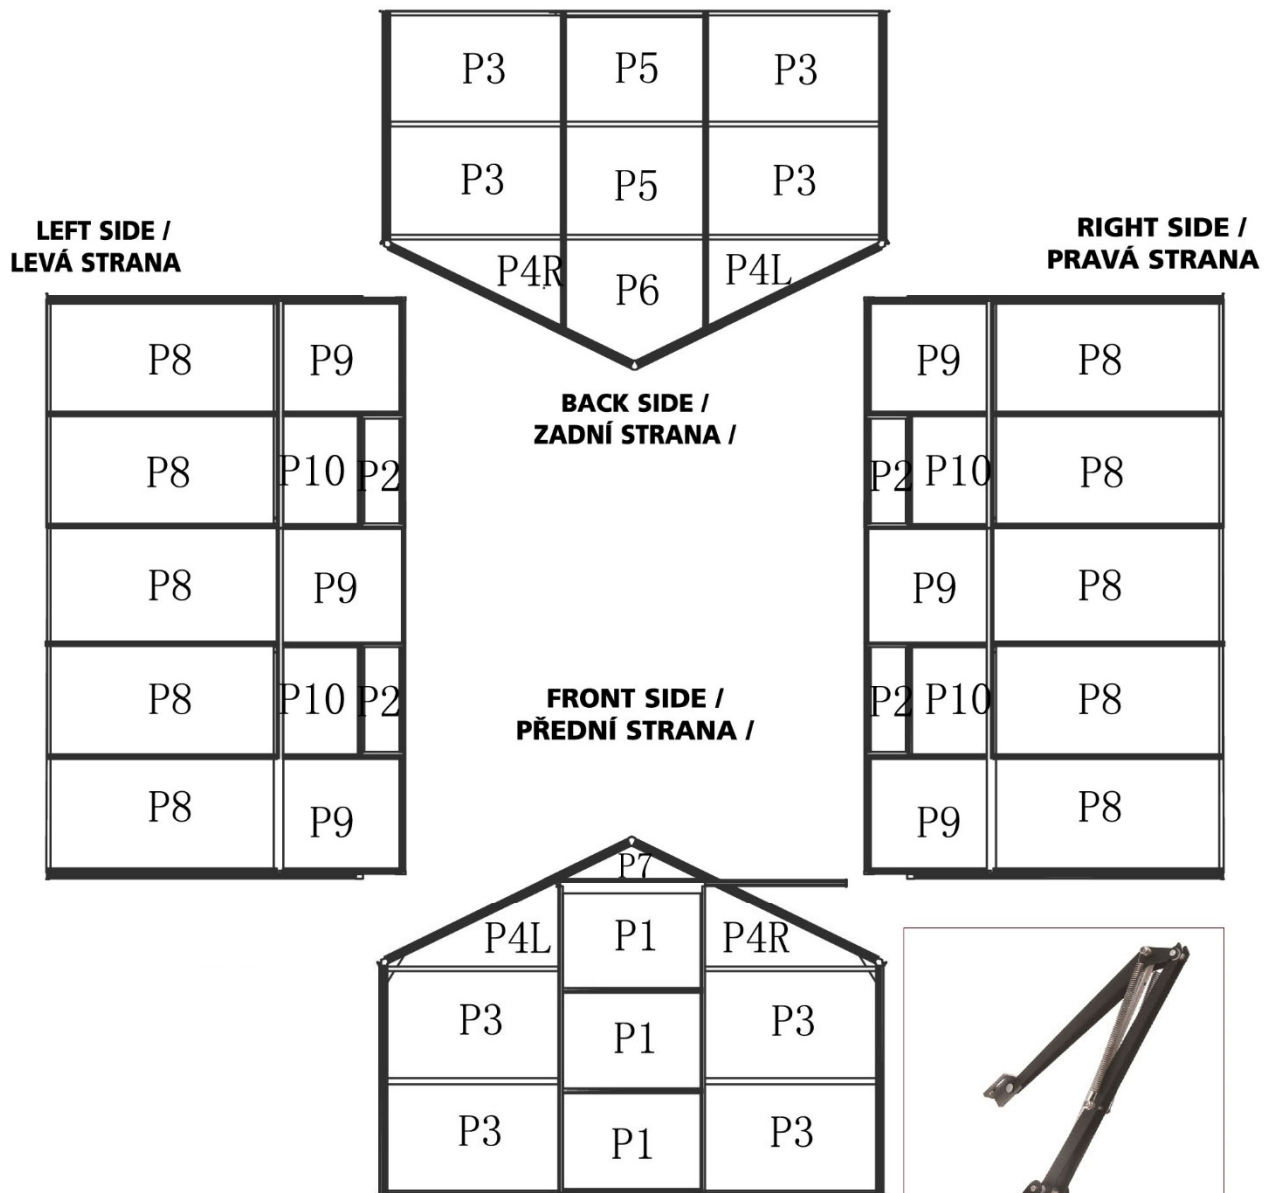

SUMMARY STATEMENT FOR POLYCARBONATE PANEL / PŘEHLED POLYKARBONÁTOVÝCH DESEK

000608
Otvírač oken

Position	Part number	Název	Name	
P1	GARDENERI-P1	Deska P1	Polycarbonate panel P1	76x61
P2	GARDENERI-P2	Deska P2	Polycarbonate panel P2	58,2x48
P3	GARDENERI-P3	Deska P3	Polycarbonate panel P3	82,7x61,3
P4R	GARDENERI-P4R	Deska P4R	Polycarbonate panel P4R	92x82,5x42,5x2
P4L	GARDENERI-P4L	Deska P4L	Polycarbonate panel P4L	92x82,5x42,5x2
P5	GARDENERI-P5	Deska P5	Polycarbonate panel P5	73,3x58,6
P6	GARDENERI-P6	Deska P6	Polycarbonate panel P6	73,3x61x43x41
P7	GARDENERI-P7	Deska P7	Polycarbonate panel P7	74x41x2
P8	GARDENERI-P8	Deska P8	Polycarbonate panel P8	59x126,5
P9	GARDENERI-P9	Deska P9	Polycarbonate panel P9	59,2x134,2
P10	GARDENERI-P10	Deska P10	Polycarbonate panel P10	59x82,3

	D1	GARDENER-D1
	D4	GARDENER-D4
	D2	GARDENER-D2
	D3	GARDENER-D3
	W1	GARDENER-W1
	W2	GARDENER-W2
	W3	GARDENER-W3
	W4	GARDENER-W4
	4	GARDENER-4
	4-1	GARDENER-4-1
	5	GARDENER-5
	5-1	GARDENER-5-1
	6	GARDENER-6
	6-1	GARDENER-6-1
	7	GARDENER-7
	16	GARDENER-16
	8	GARDENER-8
	8-1	GARDENER-8-1
	9	GARDENER-9
	10R	GARDENER-10R
	10L	GARDENER-10L
	19	GARDENER-19
	20	GARDENER-20
	12	GARDENER-12
	15	GARDENER-15
	21	GARDENER-21
	22	GARDENER-22
	23	GARDENER-23
	13	GARDENER-13

	17	GARDENER-17
	18	GARDENER-18
	25	GARDENER-25
	B1	GARDENER-B1
	B3	GARDENER-B3
	B4	GARDENER-B4
	B5	GARDENER-B5
	B6	GARDENER-B6
	B7	GARDENER-B7
	B10	GARDENER-B10
	B11	GARDENER-B11
	B12	GARDENER-B12
	T1	GARDENER-T1
	T2	GARDENER-T2
	S2	GARDENER-S2
	S5	GARDENER-S5
	S6L	GARDENER-S6L
	S6R	GARDENER-S6R
	S7L	GARDENER-S7L
	S7R	GARDENER-S7R
	S8	GARDENER-S8
	S9	GARDENER-S9

	1	GARDENER-1
	1-1	GARDENER-1-1
	2	GARDENER-2
	2-1	GARDENER-2-1
	3	GARDENER-3
	B7	GARDENER-B-7

	RANCHERII-S7	Krytka (2 ks) – starší model
---	--------------	------------------------------